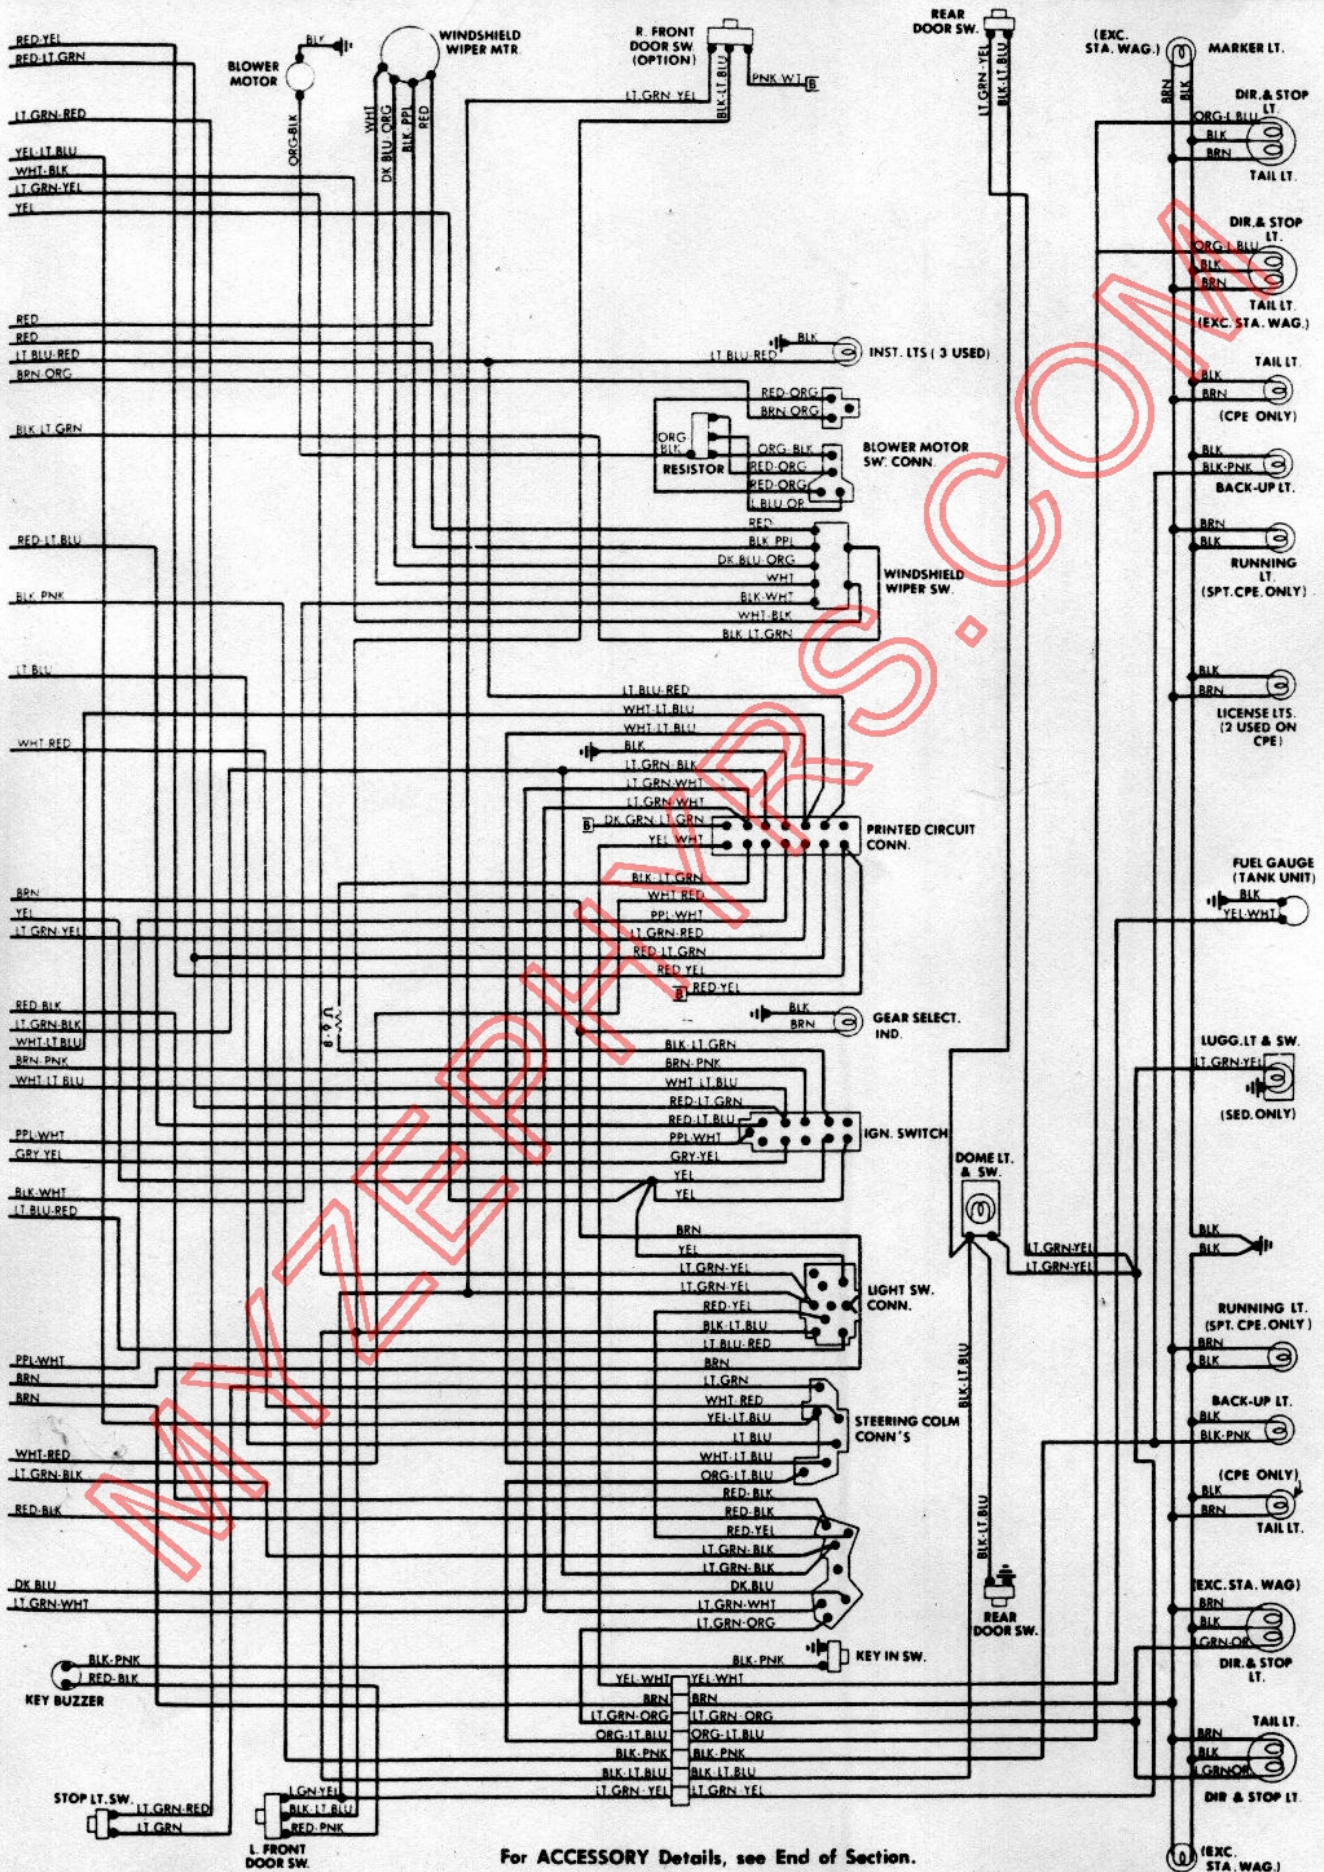

**LEGEND**  
**ACCESSORY POWER FEED**

- A. AIR CONDITIONING (MANUAL SYSTEM)
- B. SEAT BELT WARNING SYSTEM
- M. REAR WINDOW DEFOGGER (BLOWER)
- S. WIPER/WASHER SYSTEM (REAR WINDOW)

For ACCESSORY Details, see End of Section.