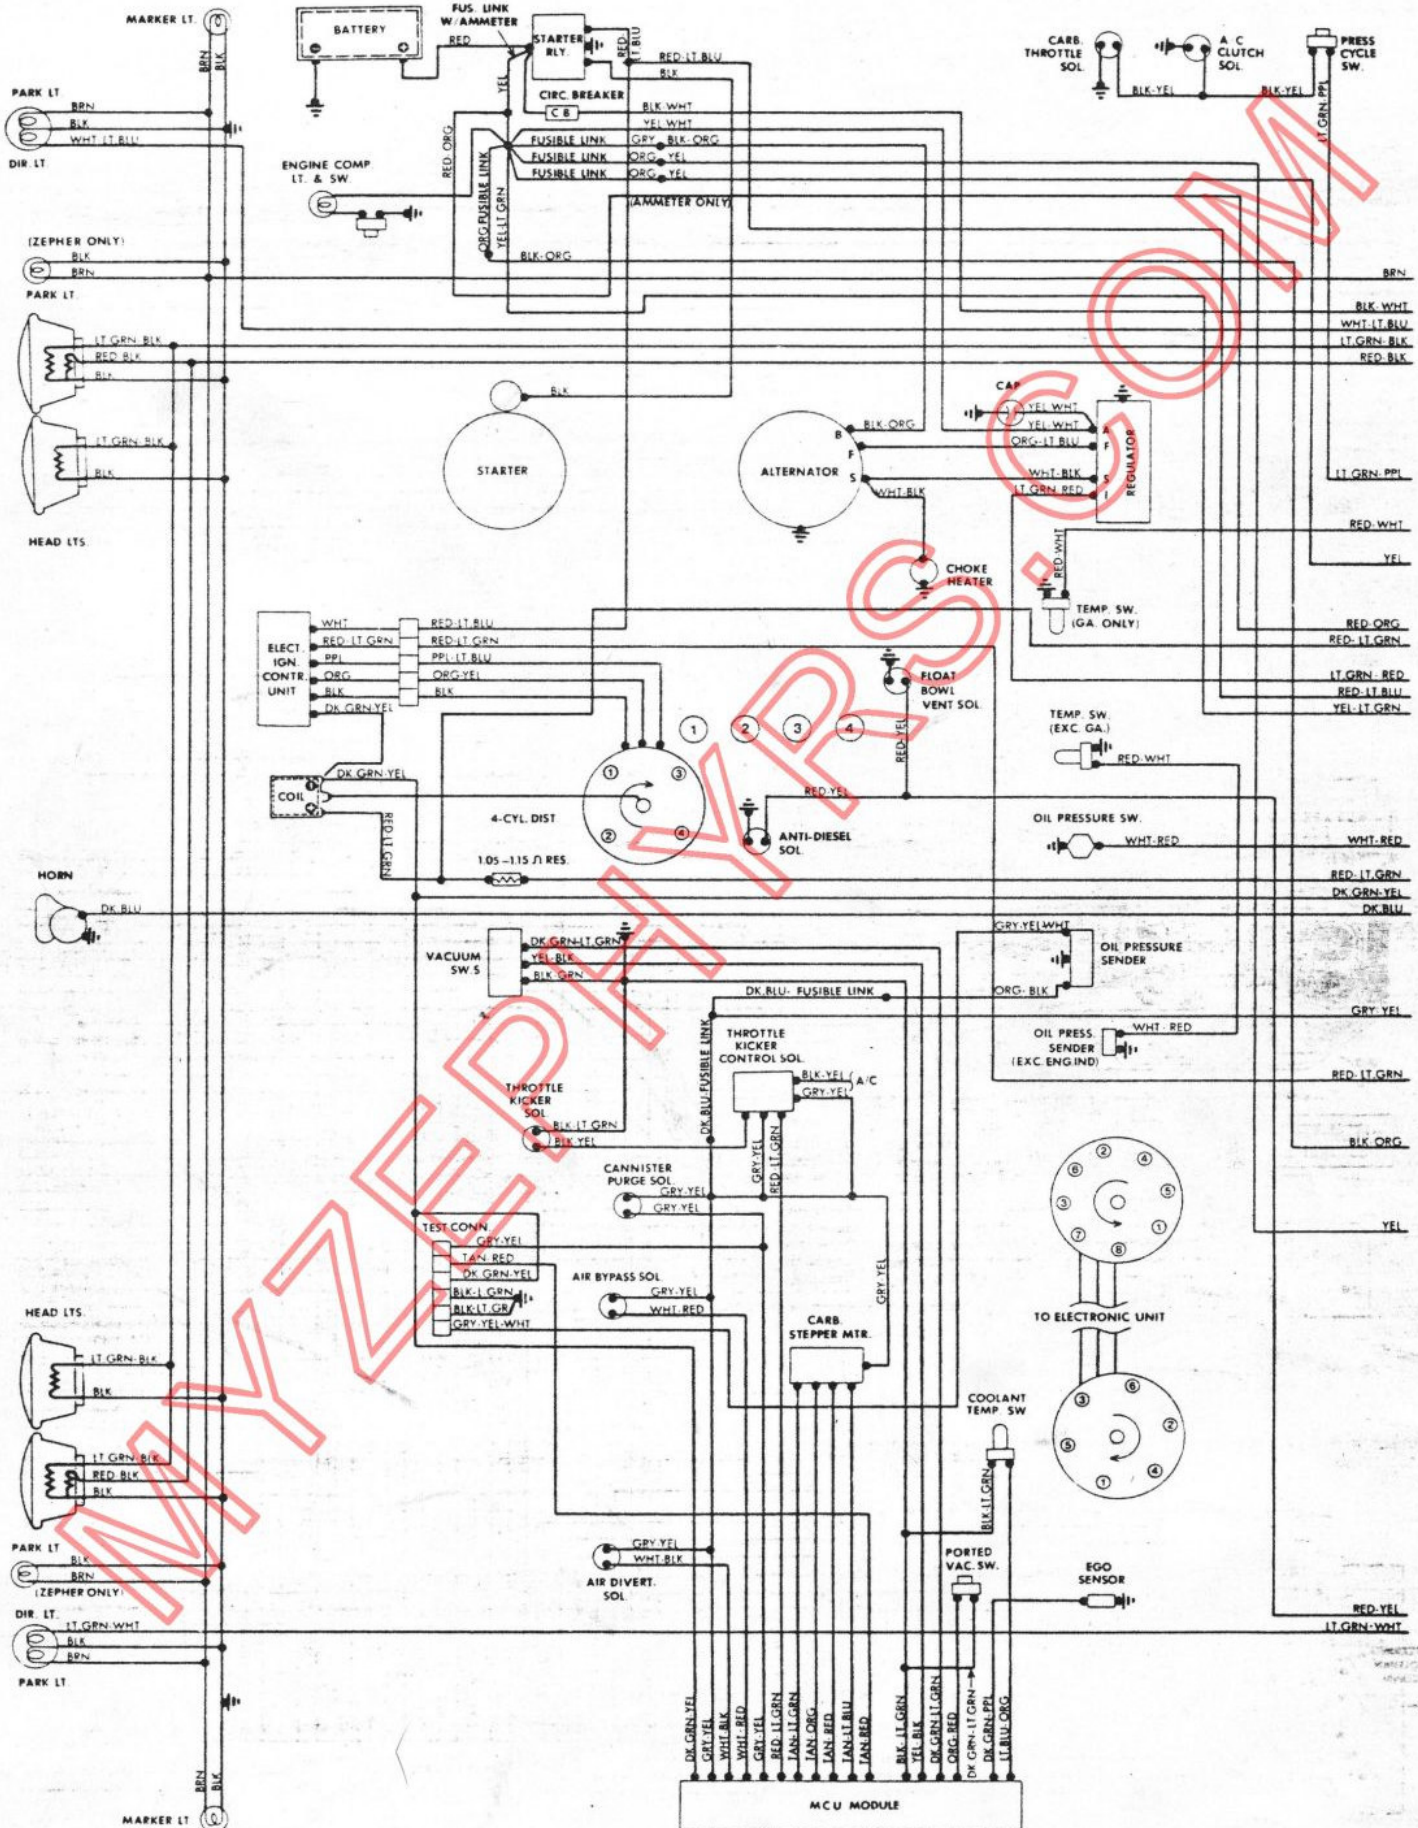

ENGINE COMPARTMENT

FUSE BLOCK & UNDERDASH

REAR COMPARTMENT & ACCESSORIES

219	YEL. BLK.
20	YEL. WHT.
26	YEL. PPL.
158	RED. PNK.
13	RED. BLK.
17	RED. BLK.
268	WHT. PPL.
53	BLK. LT. BLU.
54	LT. GRN. ORG.
85	BRN. LT. BLU.
84	PPL. YEL.
941	BLK. WHT.
58	WHT.
83	RED.
37	YEL.
184	PNK.
537	BLK. WHT.
5	BLK. PNK.
240	ORG. LT. BLU.
14	BRN.
14	LT. GRN. ORG.
9	BLK.