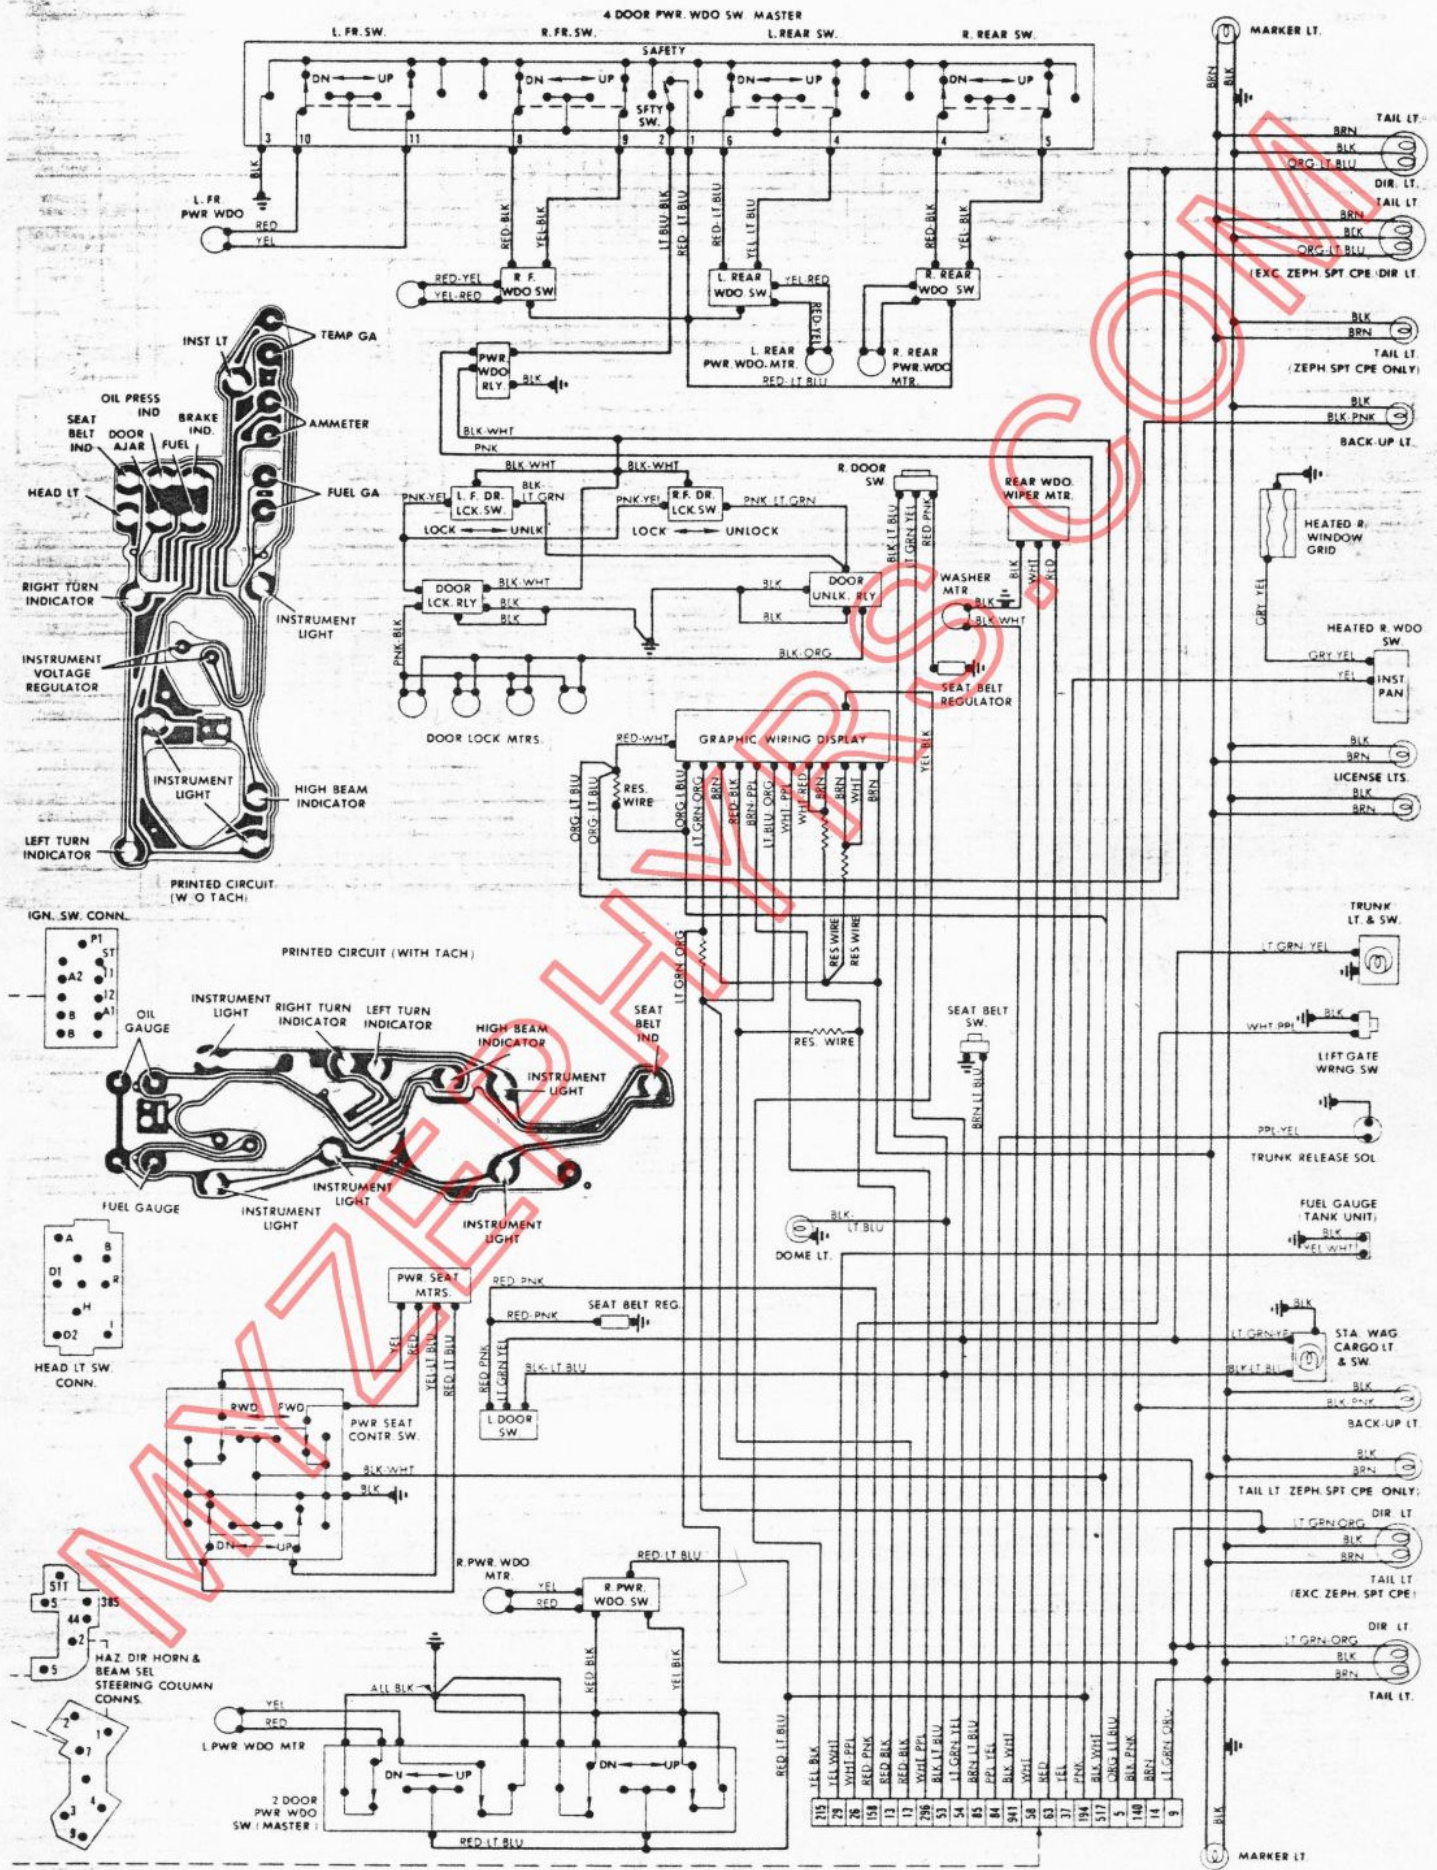

REAR COMPARTMENT & ACCESSORIES