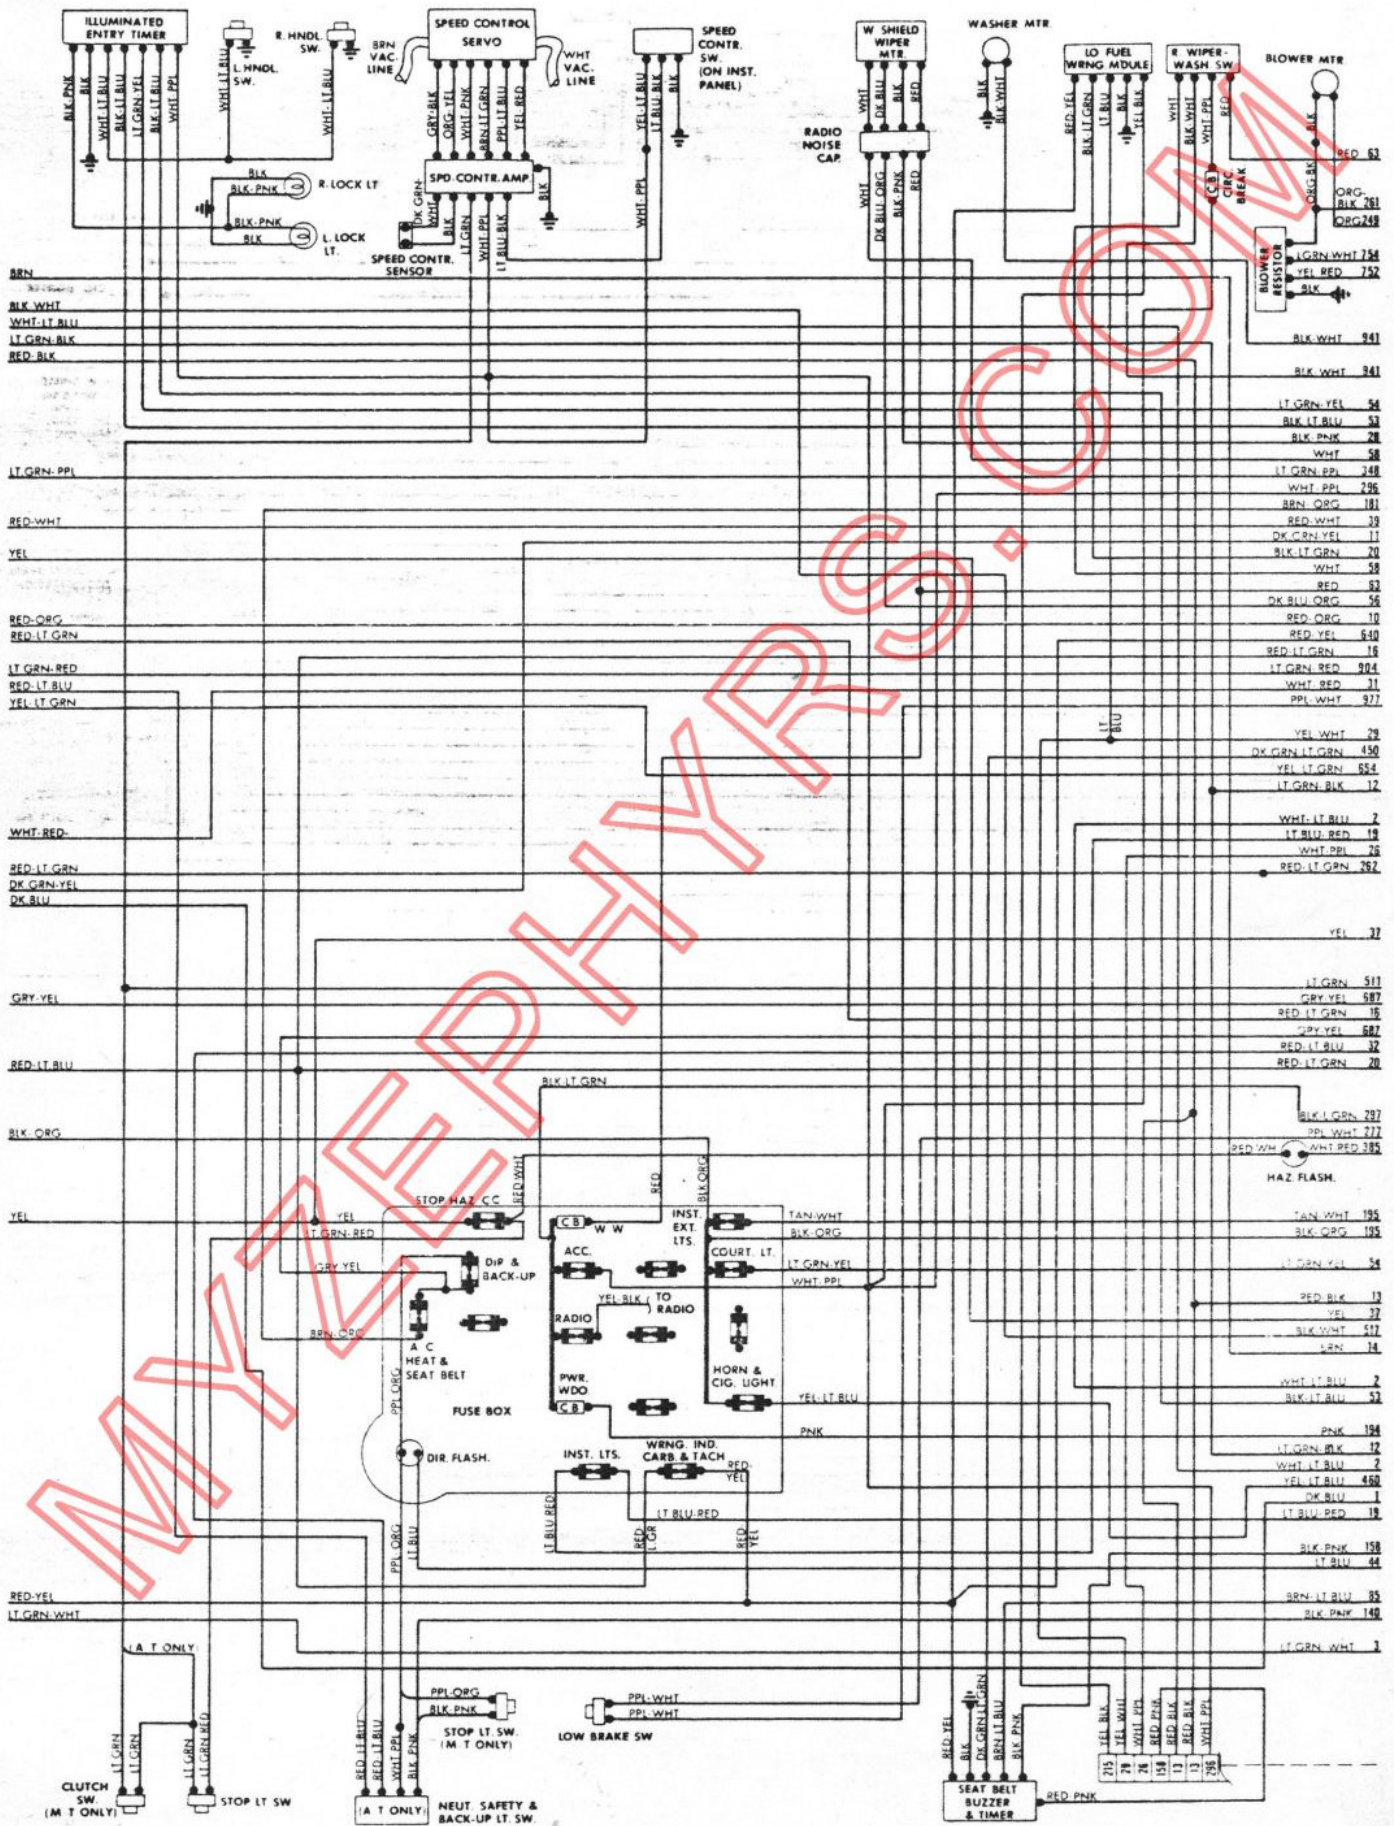

ENGINE COMPARTMENT

FUSE BLOCK & UNDERDASH

REAR COMPARTMENT & ACCESSORIES

219	YEL. BLK.
20	YEL. WHT.
26	YEL. PPL.
158	RED. PNK.
13	RED. BLK.
17	RED. BLK.
268	WHT. PPL.
53	BLK. LT. BLU.
54	LT. GRN. ORG.
85	BRN. LT. BLU.
84	PPL. YEL.
941	BLK. WHT.
58	WHT.
83	RED.
37	YEL.
184	PNK.
537	BLK. WHT.
5	BLK. PNK.
240	ORG. LT. BLU.
14	BRN.
14	LT. GRN. ORG.
9	BLK.